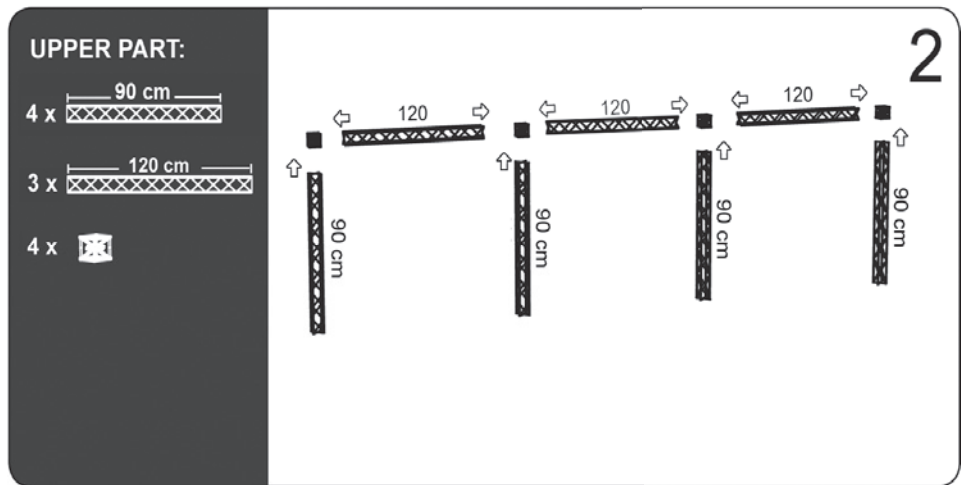

A modular truss system with unlimited possibilities. Made in strong and durable materials: aluminum, steel and composite. Foldable construction - very easy to assemble and disassemble.

**Supplied complete with:** 4 x 90 + 10 x 120 cm Modules, 8 x Corner Block  
4 x Connector Cross  
4 x Middle Base  
24 x Top and Bottom Clips, 6 x 120 cm Alu Profile

SPOTLIGHT WITH FITTING: ART. 1543

BANNER WITH TOP CLIP

CORNER BLOCK

CONNECTOR CROSS

MIDDLE BASE

OPTIONAL TRANSPORT FLIGHT CASE - ART. 9961 / 9962

OPTIONAL

Art.no.	Print size	Colour	Total W x H x D	Package and weight
B1002002	3 pcs. 120 x 212 cm	Black	424 x 246 x 60,5 cm	2 pcs. cardboard box 51 kg