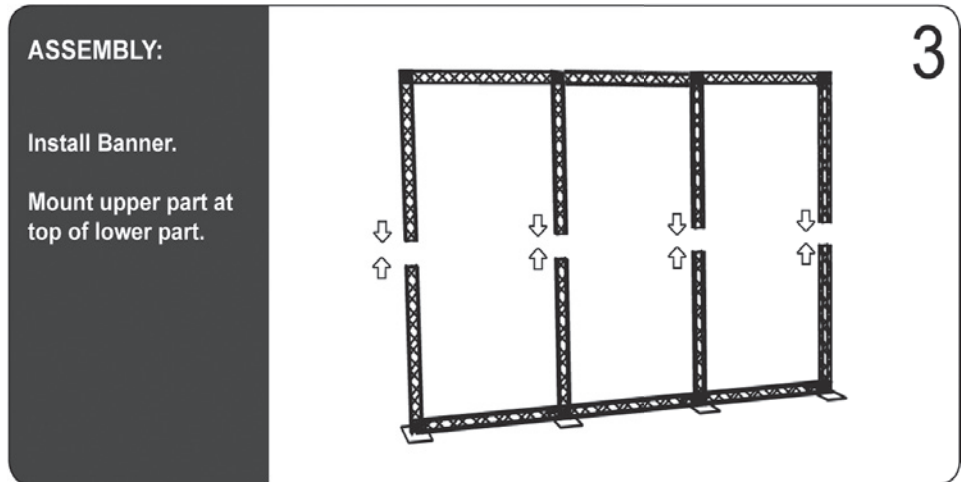

A modular truss system with unlimited possibilities. Made in strong and durable materials: aluminum, steel and composite. Foldable construction - very easy to assemble and disassemble.

**Supplied complete with:** 4 x 90 + 10 x 120 cm Modules, 8 x Corner Block  
4 x Connector Cross  
4 x Middle Base  
24 x Top and Bottom Clips, 6 x 120 cm Alu Profile

SPOTLIGHT WITH FITTING: ART. 1543

BANNER WITH TOP CLIP

CORNER BLOCK

CONNECTOR CROSS

MIDDLE BASE

OPTIONAL TRANSPORT FLIGHT CASE - ART. 9961 / 9962

OPTIONAL

Art.no.	Print size	Colour	Total W x H x D	Package and weight
B1002002	3 pcs. 120 x 212 cm	Black	424 x 246 x 60,5 cm	2 pcs. cardboard box 51 kg