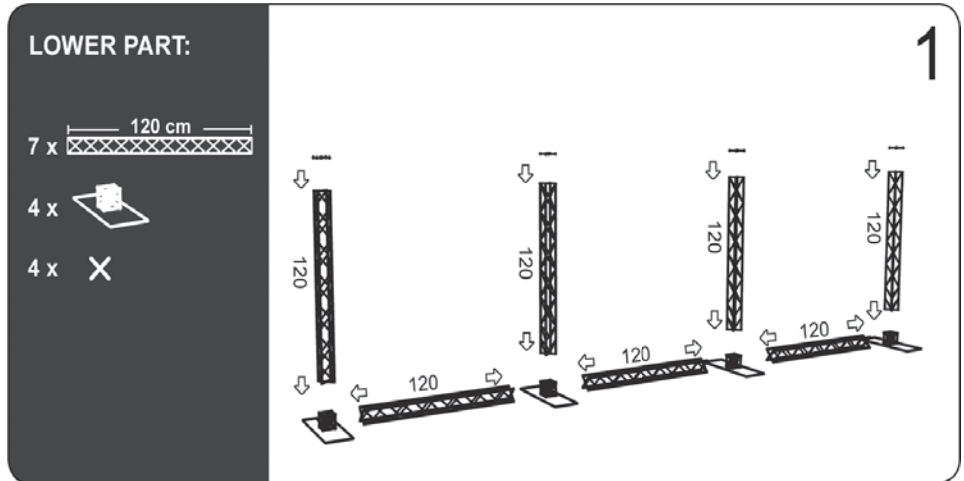

A modular truss system with unlimited possibilities. Made in strong and durable materials: aluminum, steel and composite. Foldable construction - very easy to assemble and disassemble.

**Supplied complete with:** 4 x 90 + 10 x 120 cm Modules, 8 x Corner Block  
4 x Connector Cross  
4 x Middle Base  
24 x Top and Bottom Clips, 6 x 120 cm Alu Profile

SPOTLIGHT WITH FITTING: ART. 1543

BANNER WITH TOP CLIP

CORNER BLOCK

CONNECTOR CROSS

MIDDLE BASE

OPTIONAL TRANSPORT FLIGHT CASE - ART. 9961 / 9962

OPTIONAL

Art.no.	Print size	Colour	Total W x H x D	Package and weight
B1002002	3 pcs. 120 x 212 cm	Black	424 x 246 x 60,5 cm	2 pcs. cardboard box 51 kg