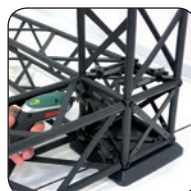

A modular truss system with unlimited possibilities. Made in strong and durable materials: aluminum, steel and composite. Foldable construction - very easy to assemble and disassemble.

**Supplied complete with:** 4 x 90 + 10 x 120 cm Modules, 8 x Corner Block  
4 x Connector Cross  
4 x Middle Base  
24 x Top and Bottom Clips, 6 x 120 cm Alu Profile

SPOTLIGHT WITH FITTING: ART. 1543

BANNER WITH TOP CLIP

CORNER BLOCK

CONNECTOR CROSS

MIDDLE BASE

OPTIONAL TRANSPORT FLIGHT CASE - ART. 9961 / 9962

OPTIONAL

Art.no.	Print size	Colour	Total W x H x D	Package and weight
B1002002	3 pcs. 120 x 212 cm	Black	424 x 246 x 60,5 cm	2 pcs. cardboard box 51 kg