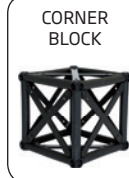

A modular truss system with unlimited possibilities. Made in strong and durable materials: aluminum, steel and composite. Foldable construction - very easy to assemble and disassemble.

**Supplied complete with:** 4 x 90 + 10 x 120 cm Modules, 8 x Corner Block  
4 x Connector Cross  
4 x Middle Base  
24 x Top and Bottom Clips, 6 x 120 cm Alu Profile

SPOTLIGHT WITH FITTING: ART. 1543

BANNER WITH TOP CLIP

CORNER BLOCK

CONNECTOR CROSS

MIDDLE BASE

OPTIONAL TRANSPORT FLIGHT CASE - ART. 9961 / 9962

OPTIONAL

Art.no.	Print size	Colour	Total W x H x D	Package and weight
B1002002	3 pcs. 120 x 212 cm	Black	424 x 246 x 60,5 cm	2 pcs. cardboard box 51 kg