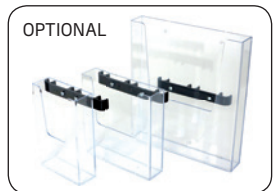

A modular truss system with unlimited possibilities. Made in strong and durable materials: aluminum, steel and composite. Foldable construction - very easy to assemble and disassemble.

**Supplied complete with:** 4 x 90 + 10 x 120 cm Modules, 8 x Corner Block  
4 x Connector Cross  
4 x Middle Base  
24 x Top and Bottom Clips, 6 x 120 cm Alu Profile

SPOTLIGHT WITH FITTING: ART. 1543

BANNER WITH TOP CLIP

CORNER BLOCK

CONNECTOR CROSS

MIDDLE BASE

OPTIONAL TRANSPORT FLIGHT CASE - ART. 9961 / 9962

OPTIONAL

Art.no.	Print size	Colour	Total W x H x D	Package and weight
B1002002	3 pcs. 120 x 212 cm	Black	424 x 246 x 60,5 cm	2 pcs. cardboard box 51 kg