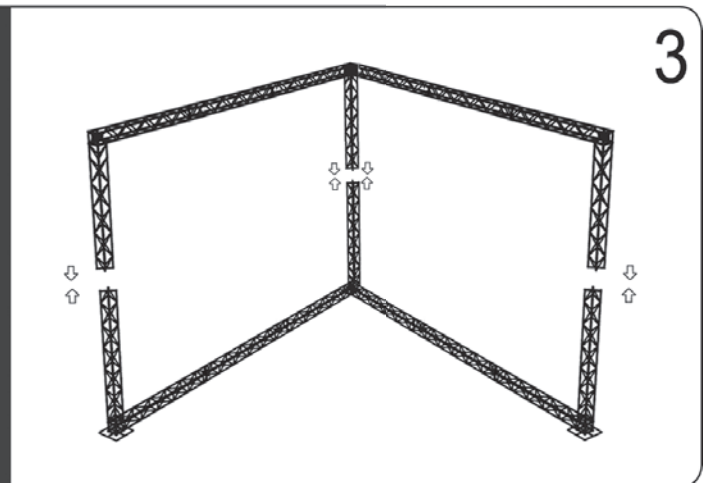

A modular truss system with unlimited possibilities. Made in strong and durable materials: aluminum, steel and composite. Foldable construction - very easy to assemble and disassemble.

Supplied complete with: 15 x 90 + 3 x 120 cm Modules, 6 x Corner Block, 11 x Connector Cross, 3 x Regular Base, 36 x Top and Bottom Clips, 12 x 90 cm Alu Profiles.

ASSEMBLY:

Install Banners at upper part.

Mount upper part on top of lower part.

Art.no.	Print size	Colour	Total W x H x D	Package and weight
B1001800	2 pcs. 273 x 212 cm	Black	307 x 246 x 307 cm	2 pcs. cardboard box 52 kg