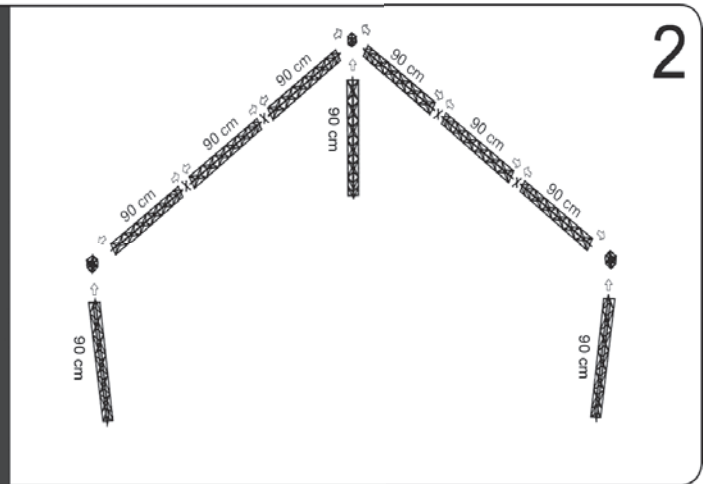

A modular truss system with unlimited possibilities. Made in strong and durable materials: aluminum, steel and composite. Foldable construction - very easy to assemble and disassemble.

Supplied complete with: 15 x 90 + 3 x 120 cm Modules, 6 x Corner Block, 11 x Connector Cross, 3 x Regular Base, 36 x Top and Bottom Clips, 12 x 90 cm Alu Profiles.

ASSEMBLY:

Install Banners at upper part.

Mount upper part on top of lower part.

Art.no.	Print size	Colour	Total W x H x D	Package and weight
B1001800	2 pcs. 273 x 212 cm	Black	307 x 246 x 307 cm	2 pcs. cardboard box 52 kg