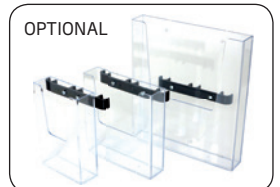

A modular truss system with unlimited possibilities. Made in strong and durable materials: aluminum, steel and composite. Foldable construction - very easy to assemble and disassemble.

Supplied complete with: 15 x 90 + 3 x 120 cm Modules, 6 x Corner Block, 11 x Connector Cross, 3 x Regular Base, 36 x Top and Bottom Clips, 12 x 90 cm Alu Profiles.

ASSEMBLY:

Install Banners at upper part.

Mount upper part on top of lower part.

Art.no.	Print size	Colour	Total W x H x D	Package and weight
B1001800	2 pcs. 273 x 212 cm	Black	307 x 246 x 307 cm	2 pcs. cardboard box 52 kg