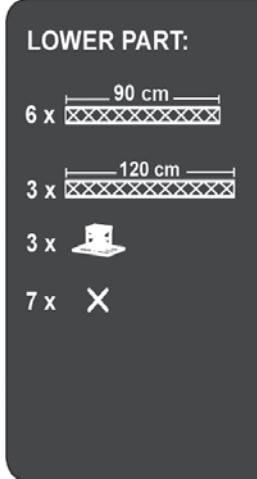

A modular truss system with unlimited possibilities. Made in strong and durable materials: aluminum, steel and composite. Foldable construction - very easy to assemble and disassemble.

Supplied complete with: 15 x 90 + 3 x 120 cm Modules, 6 x Corner Block, 11 x Connector Cross, 3 x Regular Base, 36 x Top and Bottom Clips, 12 x 90 cm Alu Profiles.

ASSEMBLY:

Install Banners at upper part.

Mount upper part on top of lower part.

Art.no.	Print size	Colour	Total W x H x D	Package and weight
B1001800	2 pcs. 273 x 212 cm	Black	307 x 246 x 307 cm	2 pcs. cardboard box 52 kg