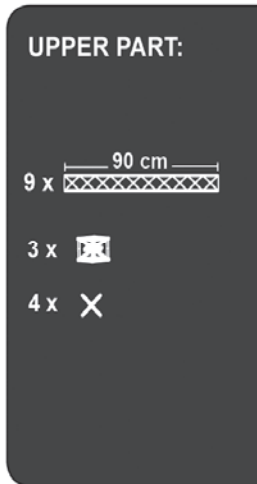

A modular truss system with unlimited possibilities. Made in strong and durable materials: aluminum, steel and composite. Foldable construction - very easy to assemble and disassemble.

Supplied complete with: 15 x 90 + 3 x 120 cm Modules, 6 x Corner Block, 11 x Connector Cross, 3 x Regular Base, 36 x Top and Bottom Clips, 12 x 90 cm Alu Profiles.

ASSEMBLY:

Install Banners at upper part.

Mount upper part on top of lower part.

Art.no.	Print size	Colour	Total W x H x D	Package and weight
B1001800	2 pcs. 273 x 212 cm	Black	307 x 246 x 307 cm	2 pcs. cardboard box 52 kg