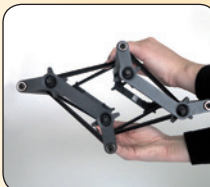

A modular truss system with unlimited possibilities. Made in strong and durable materials: aluminum, steel and composite. Foldable construction - very easy to assemble and disassemble.

Supplied complete with: 15 x 90 + 3 x 120 cm Modules, 6 x Corner Block, 11 x Connector Cross, 3 x Regular Base, 36 x Top and Bottom Clips, 12 x 90 cm Alu Profiles.

ASSEMBLY:

Install Banners at upper part.

Mount upper part on top of lower part.

Art.no.	Print size	Colour	Total W x H x D	Package and weight
B1001800	2 pcs. 273 x 212 cm	Black	307 x 246 x 307 cm	2 pcs. cardboard box 52 kg