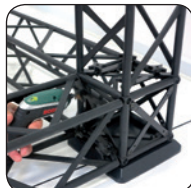

A modular truss system with unlimited possibilities. Made in strong and durable materials: aluminum, steel and composite. Foldable construction - very easy to assemble and disassemble.

Supplied complete with: 15 x 90 + 3 x 120 cm Modules, 6 x Corner Block, 11 x Connector Cross, 3 x Regular Base, 36 x Top and Bottom Clips, 12 x 90 cm Alu Profiles.

ASSEMBLY:

Install Banners at upper part.

Mount upper part on top of lower part.

Art.no.	Print size	Colour	Total W x H x D	Package and weight
B1001800	2 pcs. 273 x 212 cm	Black	307 x 246 x 307 cm	2 pcs. cardboard box 52 kg