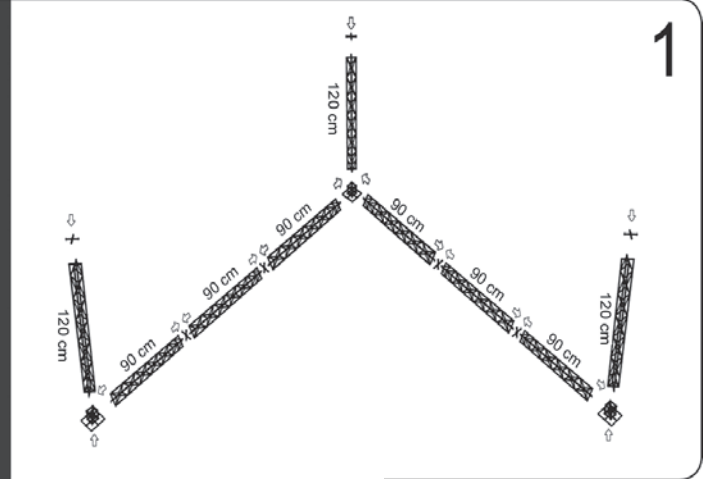

A modular truss system with unlimited possibilities. Made in strong and durable materials: aluminum, steel and composite. Foldable construction - very easy to assemble and disassemble.

Supplied complete with: 15 x 90 + 3 x 120 cm Modules, 6 x Corner Block, 11 x Connector Cross, 3 x Regular Base, 36 x Top and Bottom Clips, 12 x 90 cm Alu Profiles.

ASSEMBLY:

Install Banners at upper part.

Mount upper part on top of lower part.

Art.no.	Print size	Colour	Total W x H x D	Package and weight
B1001800	2 pcs. 273 x 212 cm	Black	307 x 246 x 307 cm	2 pcs. cardboard box 52 kg