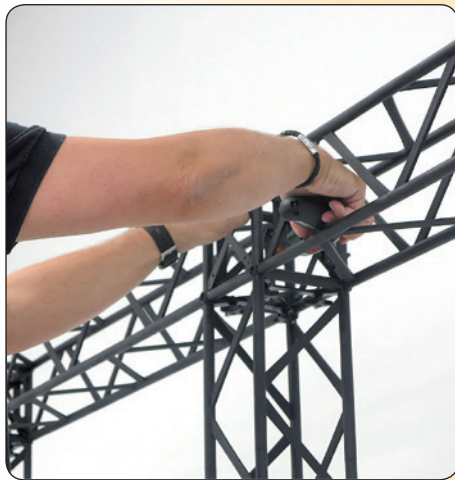

A modular truss system with unlimited possibilities. Made in strong and durable materials: aluminum, steel and composite. Foldable construction - very easy to assemble and disassemble.

Supplied complete with: 15 x 90 + 3 x 120 cm Modules, 6 x Corner Block, 11 x Connector Cross, 3 x Regular Base, 36 x Top and Bottom Clips, 12 x 90 cm Alu Profiles.

ASSEMBLY:

Install Banners at upper part.

Mount upper part on top of lower part.

Art.no.	Print size	Colour	Total W x H x D	Package and weight
B1001800	2 pcs. 273 x 212 cm	Black	307 x 246 x 307 cm	2 pcs. cardboard box 52 kg