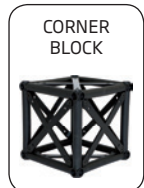

A modular truss system with unlimited possibilities. Made in strong and durable materials: aluminum, steel and composite. Foldable construction - very easy to assemble and disassemble.

Supplied complete with: 15 x 90 + 3 x 120 cm Modules, 6 x Corner Block, 11 x Connector Cross, 3 x Regular Base, 36 x Top and Bottom Clips, 12 x 90 cm Alu Profiles.

ASSEMBLY:

Install Banners at upper part.

Mount upper part on top of lower part.

Art.no.	Print size	Colour	Total W x H x D	Package and weight
B1001800	2 pcs. 273 x 212 cm	Black	307 x 246 x 307 cm	2 pcs. cardboard box 52 kg