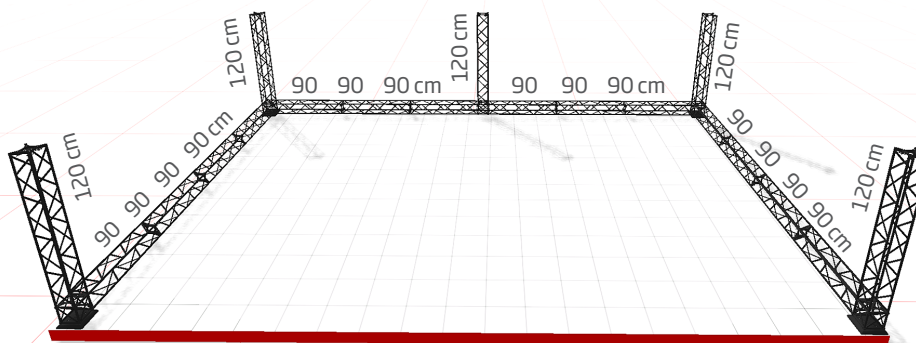

3: ASSEMBLY

Install banners at upper part.
Mount upper part on top of lower part and at last install the bottom of the banner at the lower part.